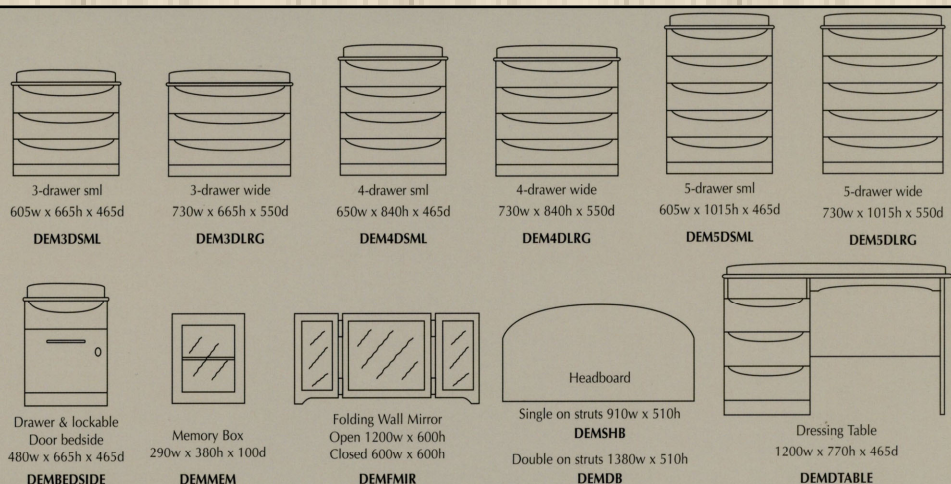

Please Note that the printed representations of the wood grains may vary from wood samples available at our office.