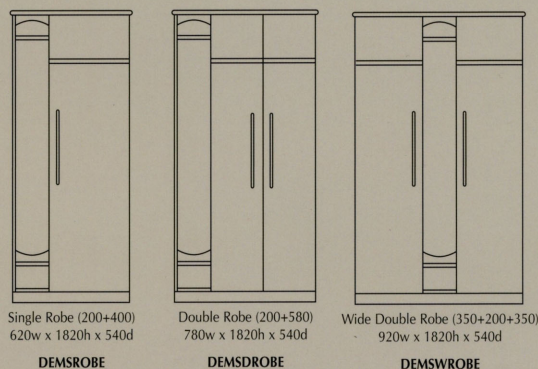

All 14 Items
available in
Maple, Beech,
Oak and French
Walnut